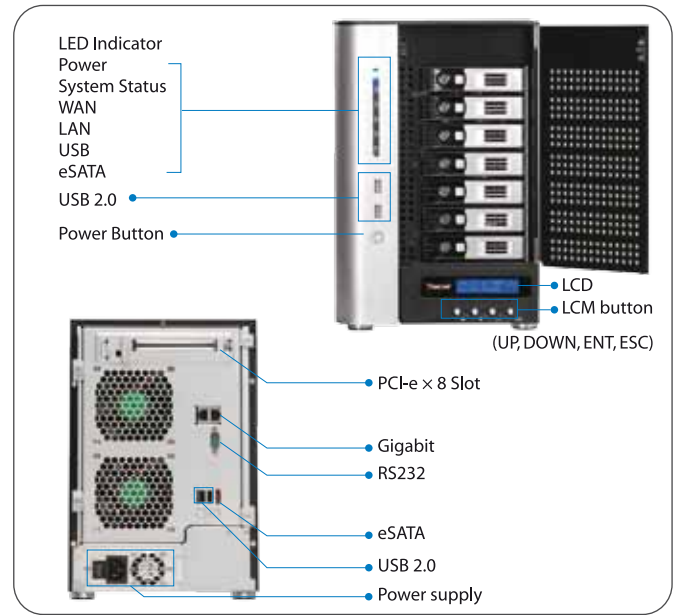

N7700+

Specifications

Hardware Platform

Processor

- Intel® Celeron-M Technology

SATA Device

- 7 x SATA for internal
- 1 x eSATA for external

System Memory

- 2GB DDR2 SDRAM

LAN Interface (PCI-e)

- RJ-45x2 : 10/100/1000 BASE-TX Auto MDI/MDI-X
- WOL supported

USB Interface

- USB 2.0 host port x4(Front x2, Back x2) (A Type)

LCM

- Displays system status and information

LED Indicator

- Power (Blue)
- System Status : Busy (FW Upgrade)(Orange)
- HDD1-7 Activity/Fail(Green/Red)
- WAN (Link : Green; Activity : Green)
- LAN (Link : Green; Activity :Green)
- USB (Copy LED: Blue)
- eSATA (Activity LED: Blue)

PCI-e x8 Slot x 1 (Capable for 10Gb NIC)

Power Supply

- 300W power supply

Disk Interface

- SATA x 7 via backplane

Thermal/Fan Control

- Thermal sensor on processor temperature
- Temperature controlled system FAN speed
- System fan monitoring

Buttons

- Power button (front: power down controlled by S/W)
- LCM button (ENT,ESC,UP, DOWN)

RS232

- 1 (For UPS)

Environmental

- Temperature : 5°C to 40 °C
- Humidity : 0 ~ 80 % R.H. (Non-condensing)

Dimensions

- Tower Base

Software Functions

RAID

- RAID Modes : RAID 0, 1, 5,6,10,JBOD
- Auto-rebuild supported
- Hot-swap supported
- Hot Spare supported
- SMART Info supported
- SMART Test supported
- Online RAID Migration supported
- Online RAID Expansion supported
- RAID Volume Encryption : AES256bit

Disk

- Power Management : Spins down while idle time setup
- Bad Block Scan supported
- Roaming : Supports roaming to other N7700+

Network

- Configuration : Fixed IP Address, Dynamic IP Address,
- IP Sharing Mode : Can be enabled /disabled
- Transport Protocols :TCP/IP/Appletalk
- File Protocols : SMB/CIFS,HTTP/HTTPS, FTP, NFS v3, AFP
- Link Aggregation : 802.3ad, load balance and fail over Balance-XOR, Balance-TLB, Balance-ALB

Data Access

- Client OS Support :
  - Windows 7/2000/ XP/ 2003/ Vista
  - UNIX/Linux
  - Mac OS 9 / X
- WebDisk : Web-based file access
- FTP : Build in FTP server with bandwidth control
- Secure FTP : Build in secure FTP Server with bandwidth control
- Download Manager(Module) : HTTP / FTP / BT / eMule
- Printer Server (IPP) :
  1. Supports USB printers
  2. Supports IPP various printers
  3. Client can manage print tasks (List/Delete) via Web user interface

Data Backup

- Client scheduled Incremental data backup :FarStone Drive

Clone PRO 5.0

- Client System Disaster Recovery : FarStone Drive Clone PRO 5.0
- NAS Remote Replication :Via Thecus proprietary Nsync
- USB Device Copy to N7700PRO :Through LCM to control
- Snapshot :Supported
- Bi-directional USB Copy(Module) :Supported

Block Level Access

- iSCSI Target : Supports Microsoft/Mac/Linux Initiator
- iSCSI initiator : For stackable with N0503 /N4200 /1U4500 /1U4600 /N5200 /N5500 /N7700 series /N8800 series
- iSCSI Thin Provisioning :Virtual size adjustable up to 16TB

Power Management

- Schedule Power On/Off :supported

Volume Management

- Multiple RAID :Supported
- Selectable File Systems :Ext3 / XFS / ZFS

Multimedia Support (Options via Module Upload)

- iTunes Server : Supported File Types:AAC, MP3 w/ ID3 tags,WAV
- Photo Web Server :
  1. Supported File Types: GIF, JPG (JPEG), BMP, PNG
  2. Supports EXIF display
  3. Supports slide show
- Media Server : Supports uPnP AV streaming protocol

User Authentication

- Local User : Supports built-in user accounts
- Local Group : Supports built-in user groups
- Windows NT/ADS :Supported

File System

- Type : Journaling File System
- Capacity : 14TB (XFS,ZFS) / 8TB (ext3) per volume
- Language Support : Unicode support
- Authorization (ACL) : Read, write or deny options on individual users or groups for share and sub-folders

Administration

- Multi-Lingual Web-Based Administration :Web-based server management interface Supports English,Traditional Chinese, Simplified Chinese, Japanese, Korean, French, German, Italian, Spanish, Russian and Polish
- Utility Program :
  - MS Windows Setup Wizard Supports Windows 7/ 2000/ XP/ 2003/ Vista
  - Mac setup Wizard (OSX only)
- Email Notification : Sends system messages via Email to system administrator
- SNMP Trap :System information trap out

Others